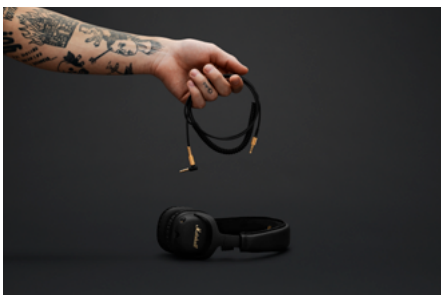

12. DETACHABLE 3.5 MM CORD AND MICRO USB CHARGING CABLE INCLUDED

Short: A detachable 3.5 mm cord and micro USB charging cable are included.

Medium: A detachable 3.5 mm cord and micro USB charging cable are included for low power situations.

Long: If you ever find yourself low on power simply plug the detachable 3.5 mm cord into the empty socket or use the micro USB charging cable to recharge the battery.