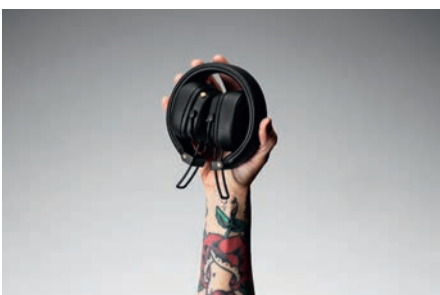

8. COLLAPSIBLE DESIGN

Short: Major III Bluetooth features a collapsible design.

Medium: With its collapsible design, Major III Bluetooth is the ultimate travelling companion.

Long: With its collapsible design, Major III Bluetooth is the ultimate travelling companion, able to withstand long days on the road.